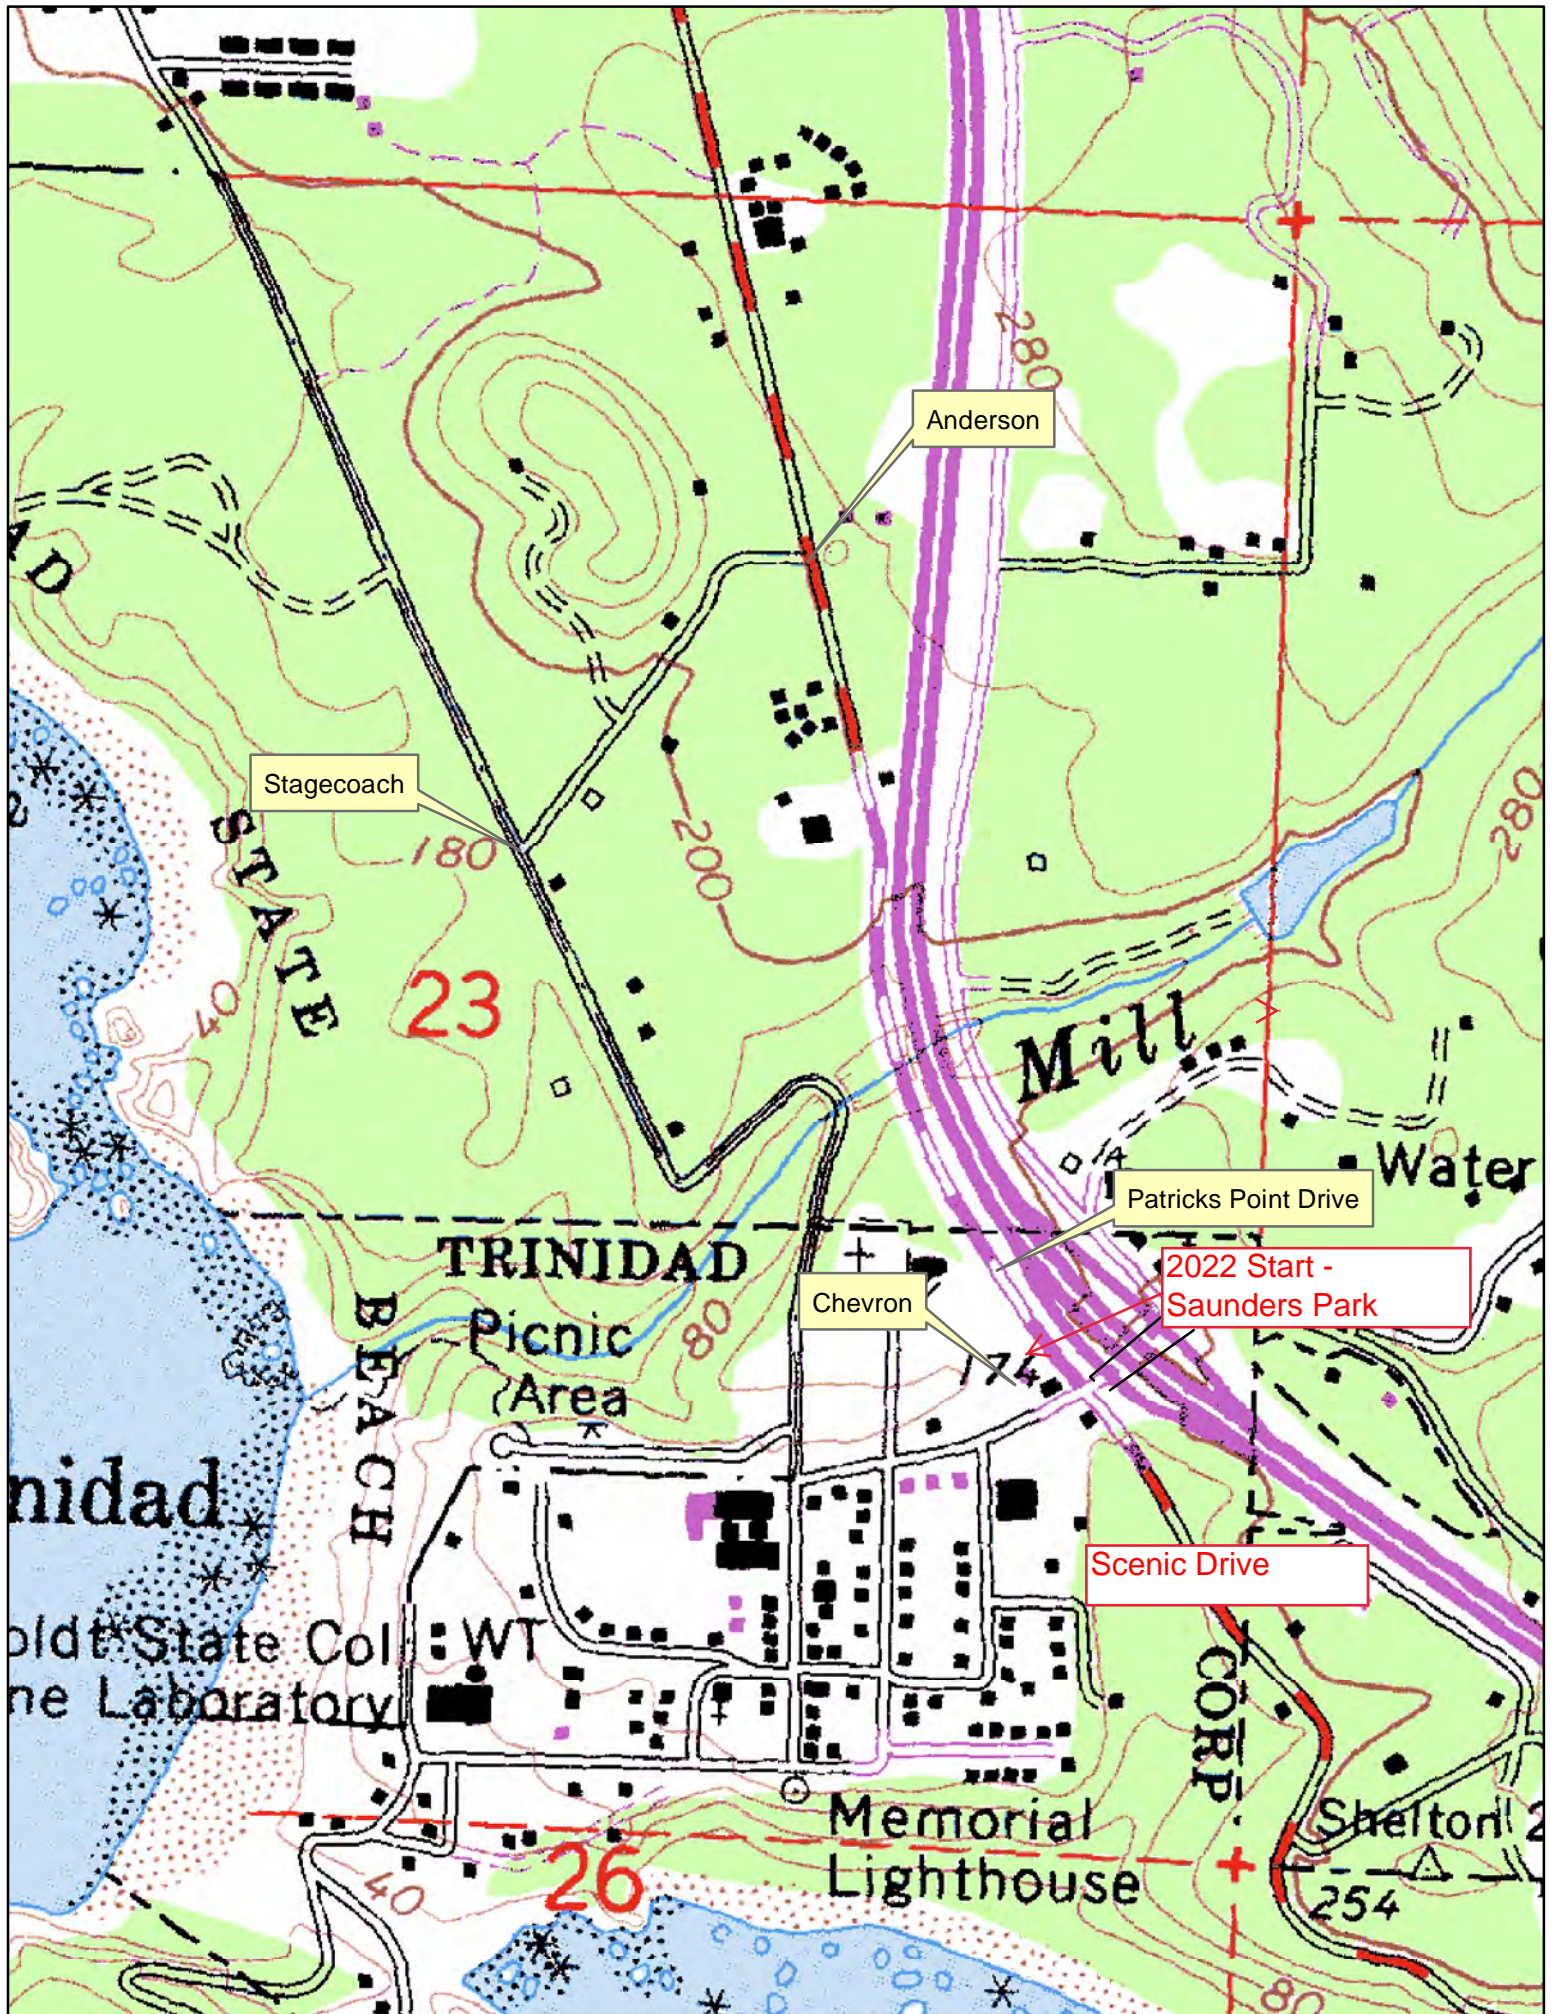

TRINIDAD CLAM BEACH RUN

Anderson

Stagecoach

Patricks Point Drive

2022 Start -
Saunders Park

Chevron

Scenic Drive

STATE
23

TRINIDAD

Picnic
Area

BEACH

Trinidad

Old State Col
ne Laboratory

WT

Memorial
Lighthouse

Shelton

NOTE: T-shirts will not be mailed.

Shoes and Clothing

Shoes can be left at the South bank of the Little River and will be carried to the Finish Line for pick-up. The event is not responsible for lost or stolen items.

Bags are available at the Starting line water stations for warm-ups. Write your name and phone number on the bag and leave it at the start line. Bags will be taken to the finish.

Parking

Parking is available in Trinidad along the streets. There will be over flow parking in the grassy lot behind Murphy's Market. Parking is limited at Clam Beach State Park South Lot. Please encourage loved ones who will be joining on the beach to car pool.